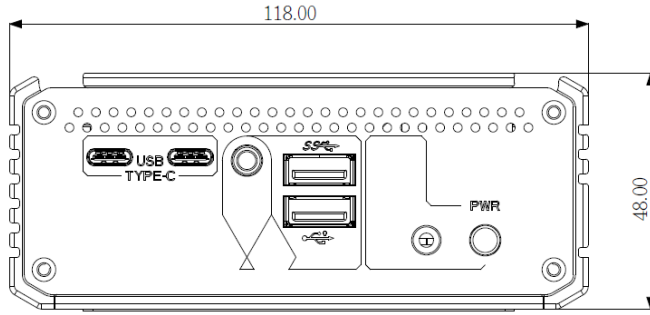

Power System

Power Input	DC 12V input by lockable DC Jack
Power Consumption	Typical 24W (w/o I/O cards)

Qualification

Certification	CE, FCC Class A
---------------	-----------------

I/O

Serial Ports	1 x DB-9 connectors for RS232(Default)/422/485 (R1/5V/12V)
USB Ports	2 x Type-A USB 3.2 (Gen 2) 1 x Type-A USB 2.0 2 x Type-C USB 3.2 (Gen 2)
LAN	2 x RJ-45 ports for 2.5 GbE LAN
Video Ports	1 x DP (Max Resolution: 4096x2160@60Hz) 2 x HDMI 2.0 (Max Resolution: 4096x2160@60Hz)
Expansion Bus	1 x M.2 E-key (2230, PCIe Gen.3 x1/ USB2.0 interface) for Wireless connective
Others	2 x Antenna holes

Mechanical

Mounting Type	Desktop (default) Wall-mount and DIN-Rail mount (optional)
Chassis	Aluminum alloy
Dimensions (W x D x H)	118 x 108 x 48mm
Weight (Net)	0.66kg

Environmental

Operating Temp.	-20 ~ 60°C
Storage Temp.	-20 ~ 60°C
Operating Humidity	10%-95% RH @ 60°C (non-condensing)
Vibration	3 Grms/5~500Hz/random operation
Shock	Operating 50G (11ms) with eMMC

OS Support

Windows® 10 / Windows® 11

Dimensions

Optional Accessories

PAC-60W1A-FSP-ES	AC/DC ADAPTER KIT, 12V, 60W, 2.5 DC JACK LOCKABLE w/ EU & USA POWER CORD	
MM-4C-8G/16G	DDR4-2400 8GB/16GB SO-DIMM MEMORY	
64GB M.2 SSD	M.2 M-key 2280, 64GB, SATA3.0	
WiFi-AT3550	Atheros QCNFA364A M.2 WiFi module w/ 2*30cm internal wiring	
ANT-D11	1 x Wi-Fi Dual-band 2.4G/5G antenna	
DRK-1060	ELIT-1060 DIN Rail Kitt	
WMK-1060	Wall Mount Kit For ELIT-1060	