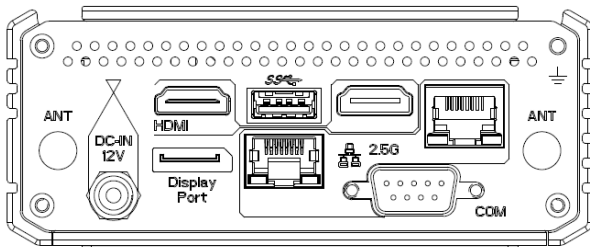

Power System

Power Input	DC 12V input by lockable DC Jack
Power Consumption	Typical 24W (w/o I/O cards)

Qualification

Certification	CE, FCC Class A
---------------	-----------------

I/O

Serial Ports	1 x DB-9 connectors for RS232(Default)/422/485 (R1/5V/12V)
USB Ports	2 x Type-A USB 3.2 (Gen 2) 1 x Type-A USB 2.0 2 x Type-C USB 3.2 (Gen 2)
LAN	2 x RJ-45 ports for 2.5 GbE LAN
Video Ports	1 x DP (Max Resolution: 4096x2160@60Hz) 2 x HDMI 2.0 (Max Resolution: 4096x2160@60Hz)
Expansion Bus	1 x M.2 E-key (2230, PCIe Gen.3 x1/ USB2.0 interface) for Wireless connective
Others	2 x Antenna holes

Mechanical

Mounting Type	Desktop (default) Wall-mount and DIN-Rail mount (optional)
Chassis	Aluminum alloy
Dimensions (W x D x H)	118 x 108 x 48mm
Weight (Net)	0.66kg

Environmental

Operating Temp.	-20 ~ 60°C
Storage Temp.	-20 ~ 60°C
Operating Humidity	10%-95% RH @ 60°C (non-condensing)
Vibration	3 Grms/5~500Hz/random operation
Shock	Operating 50G (11ms) with eMMC

OS Support

Windows® 10 / Windows® 11

Dimensions

Optional Accessories

PAC-60W1A-FSP-ES	AC/DC ADAPTER KIT, 12V, 60W, 2.5 DC JACK LOCKABLE w/ EU & USA POWER CORD	
MM-4C-8G/16G	DDR4-2400 8GB/16GB SO-DIMM MEMORY	
64GB M.2 SSD	M.2 M-key 2280, 64GB, SATA3.0	
WiFi-AT3550	Atheros QCNFA364A M.2 WiFi module w/ 2*30cm internal wiring	
ANT-D11	1 x Wi-Fi Dual-band 2.4G/5G antenna	
DRK-1060	ELIT-1060 DIN Rail Kitt	
WMK-1060	Wall Mount Kit For ELIT-1060	